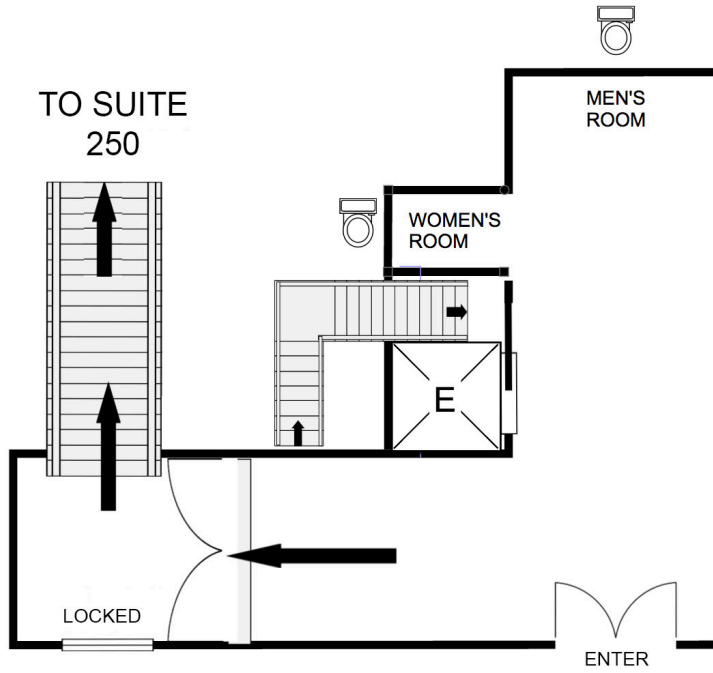

1900 Addison St., Suite 250 #5 Berkeley CA, 94704

- Around 5 minutes walk from Downtown Berkeley BART.
- Street parking is largely metered; some across MLK Jr. Way is not. Give yourself time to find parking.
- Suite 250 is to the left at the top of the East stairs, or directly ahead as you get off the elevator (see attached lobby map)
- ADA bathrooms are on the ground floor; other restrooms are in Suite 250.
- Bike storage area is available upstairs.
- Door code for Suite 250: **5647**
- Door code for front door (after 5 and on weekends): **0973***

Downstairs lobby:

Upstairs office area: