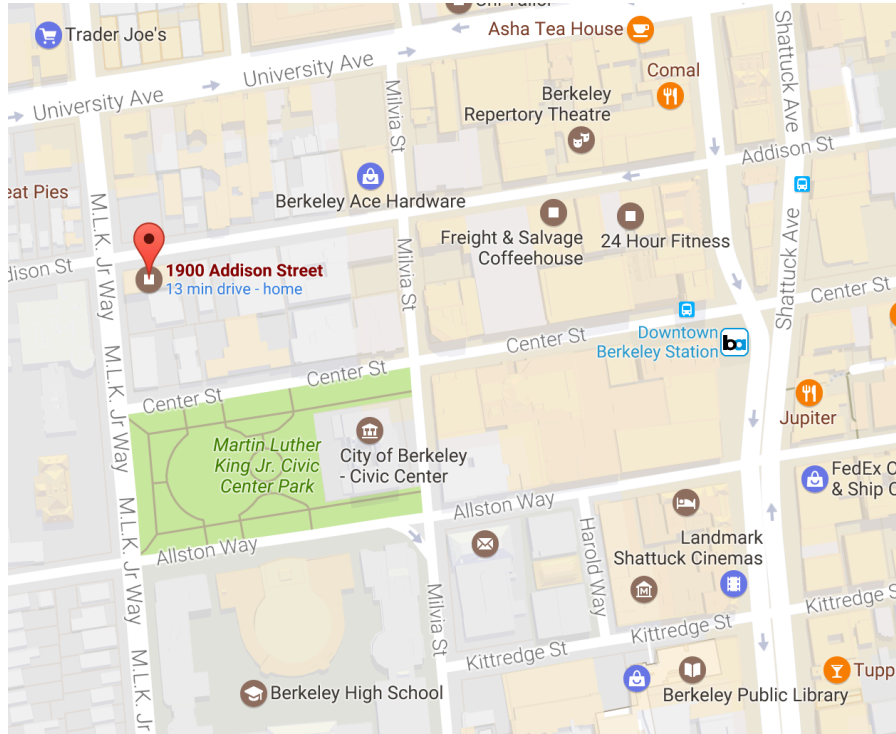

1900 Addison St., Suite 250 #5 Berkeley CA, 94704

- Around 5 minutes walk from Downtown Berkeley BART.
- Street parking is largely metered; some across MLK Jr. Way is not. Give yourself time to find parking.
- Suite 250 is to the left at the top of the East stairs, or directly ahead as you get off the elevator (see attached lobby map)
- ADA bathrooms are on the ground floor; other restrooms are in Suite 250.
- Bike storage area is available upstairs.
- Door code for Suite 250: **5647**
- Door code for front door (after 5 and on weekends): **0973***